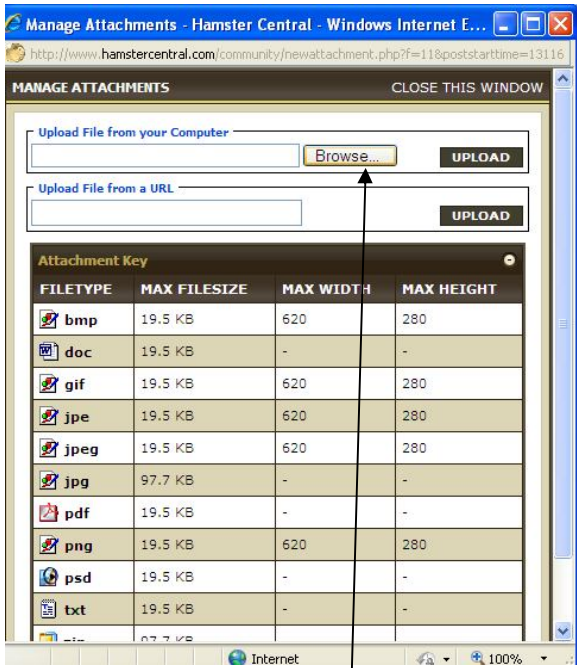

thread to update you all on Kiku
she runs into his healthy young l

1) Attachments

2) Browse for your image

3) Upload the image

4) Click on the uploaded image

5) Copy the URL of the image

6) Click Insert Image

7) Paste the URL into the box

8) Click OK

Insert Image